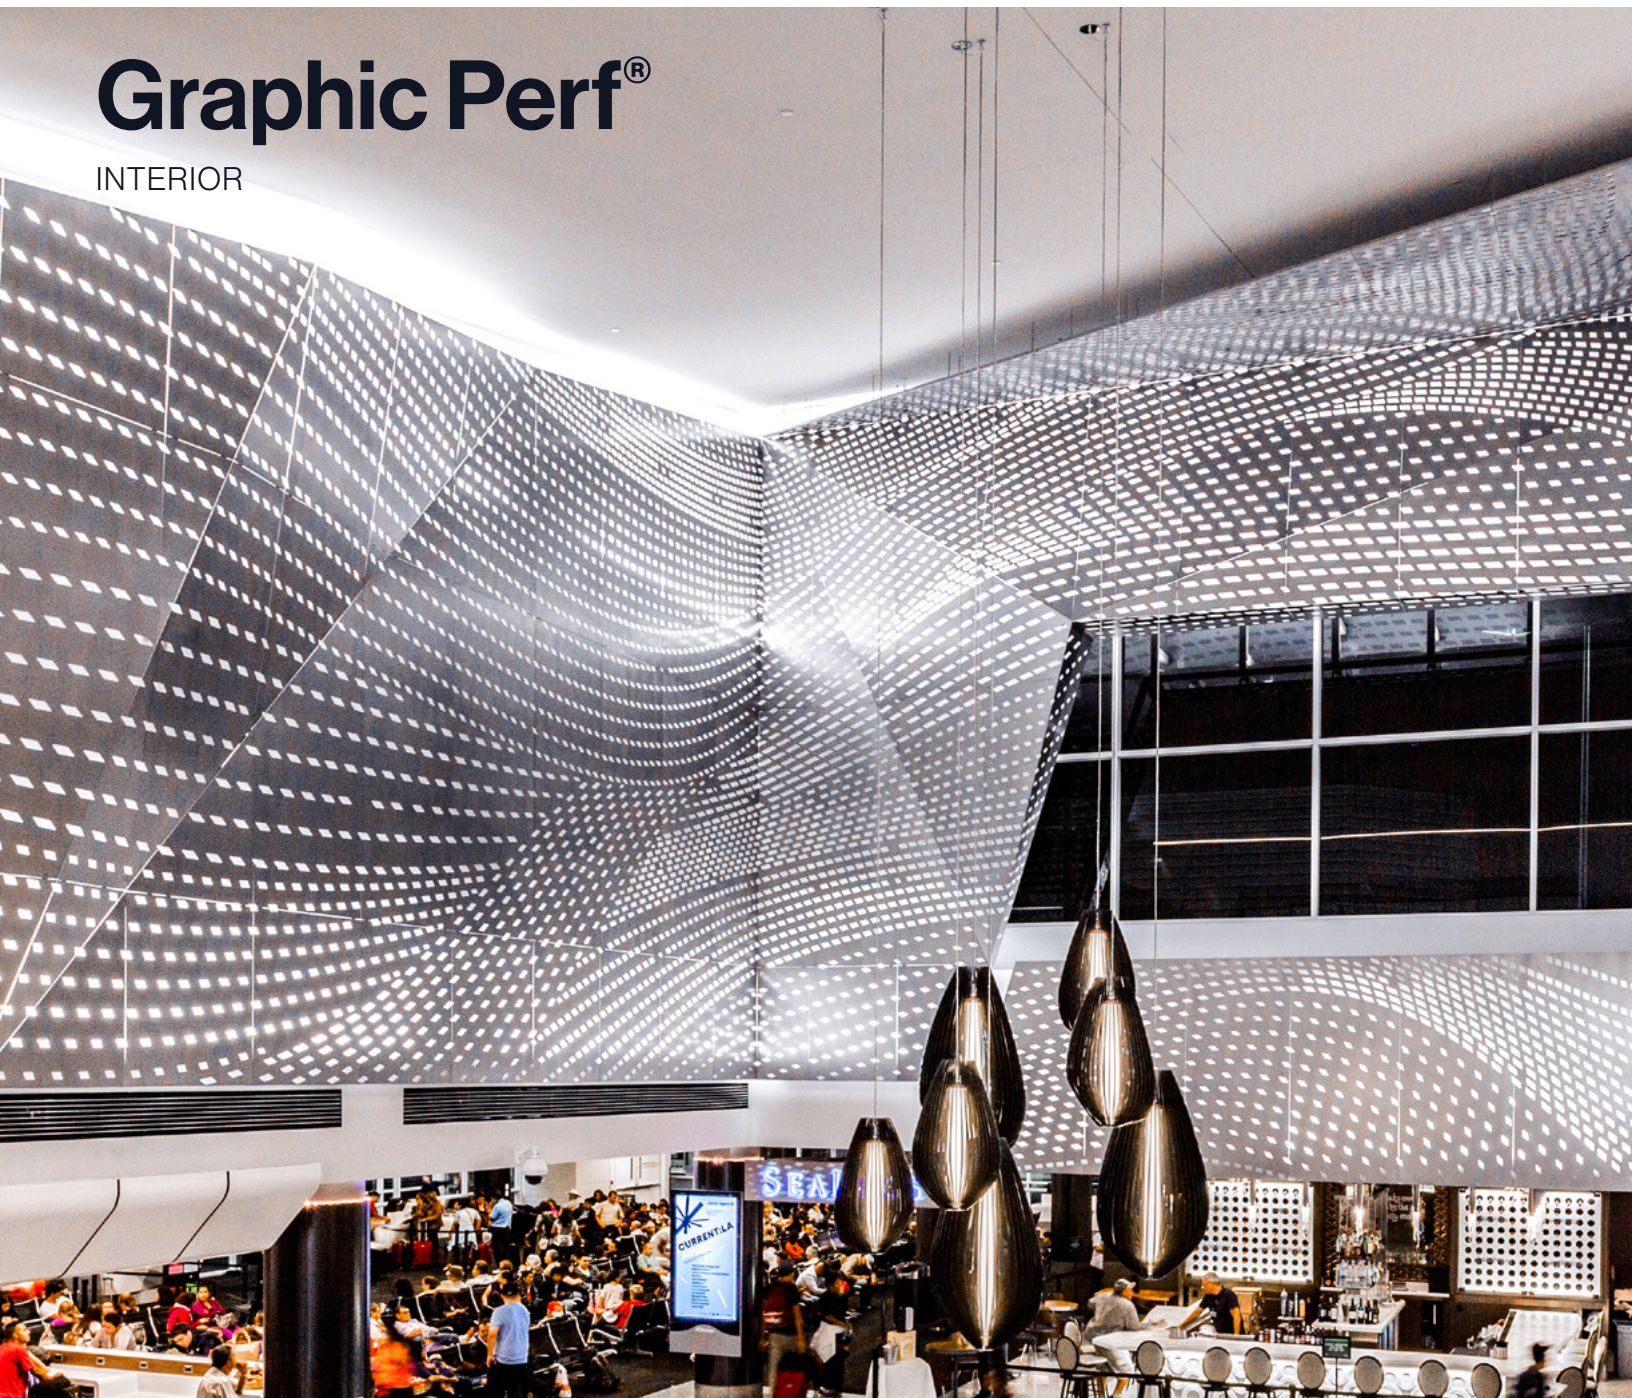

Graphic Perf®

INTERIOR

Scripted Interior